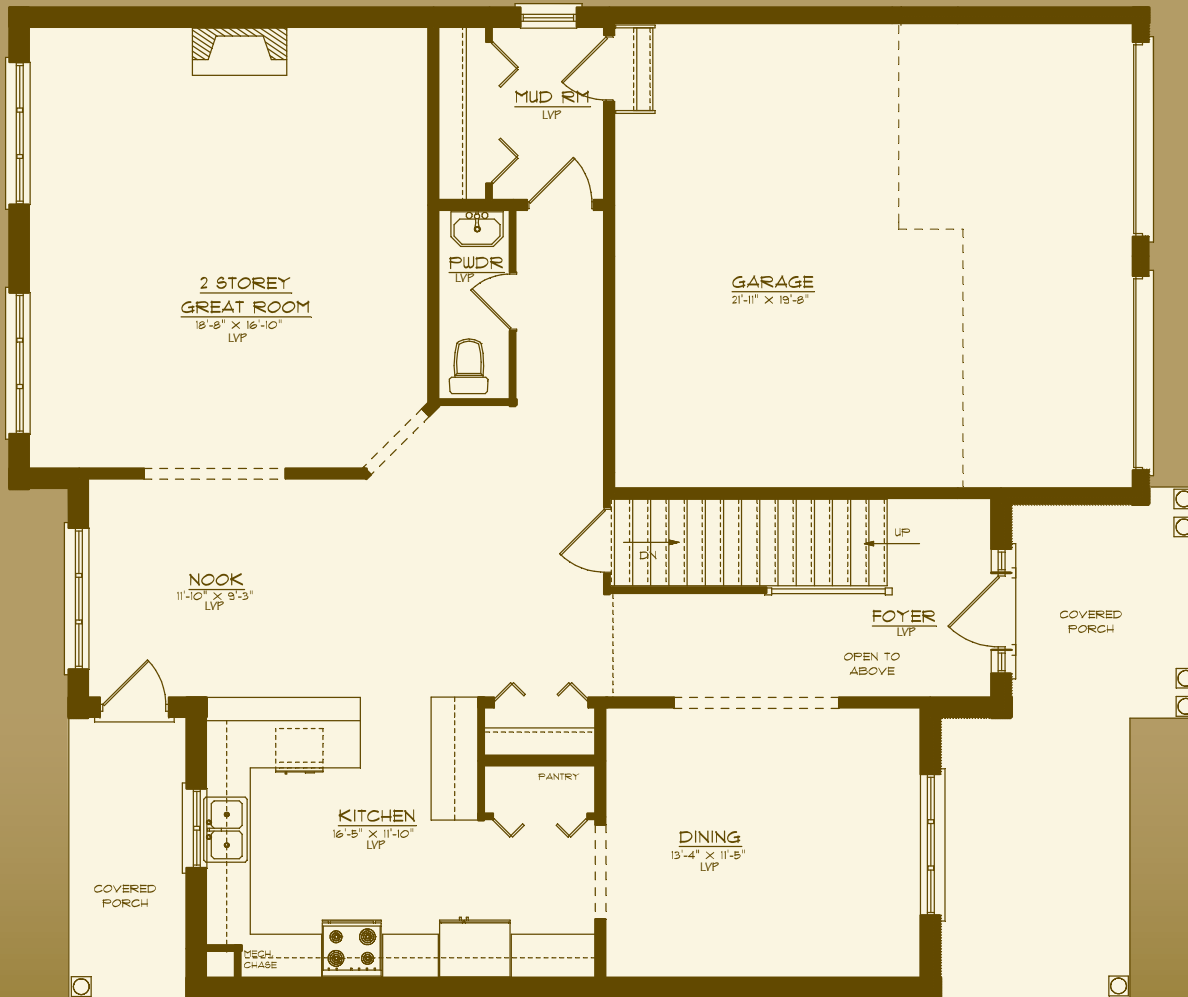

Jacobs Trail Estates

The Hawthorn

Square Footage: 2,865

Bedrooms: 3

Bathrooms: 2.5

Storeys: 2

Lot Width: 50 ft.

3 Bedroom, 2 storey, 2 1/2 baths,
double garage doors, 2 storey great
room, large front porch, rear
covered porch, second floor laundry,
oversized second floor master.

Division of Werner Bromberg Ltd.

www.bromberghomes.com

Jacobs Trail
Estates

The Hawthorn

Square Footage: 2,865

Bedrooms: 3

Bathrooms: 2.5

Storeys: 2

Lot Width: 50 ft.

Main Floor 1,295 Sq. Ft.

Upper Floor
1,570 Sq. Ft.

www.bromberghomes.com